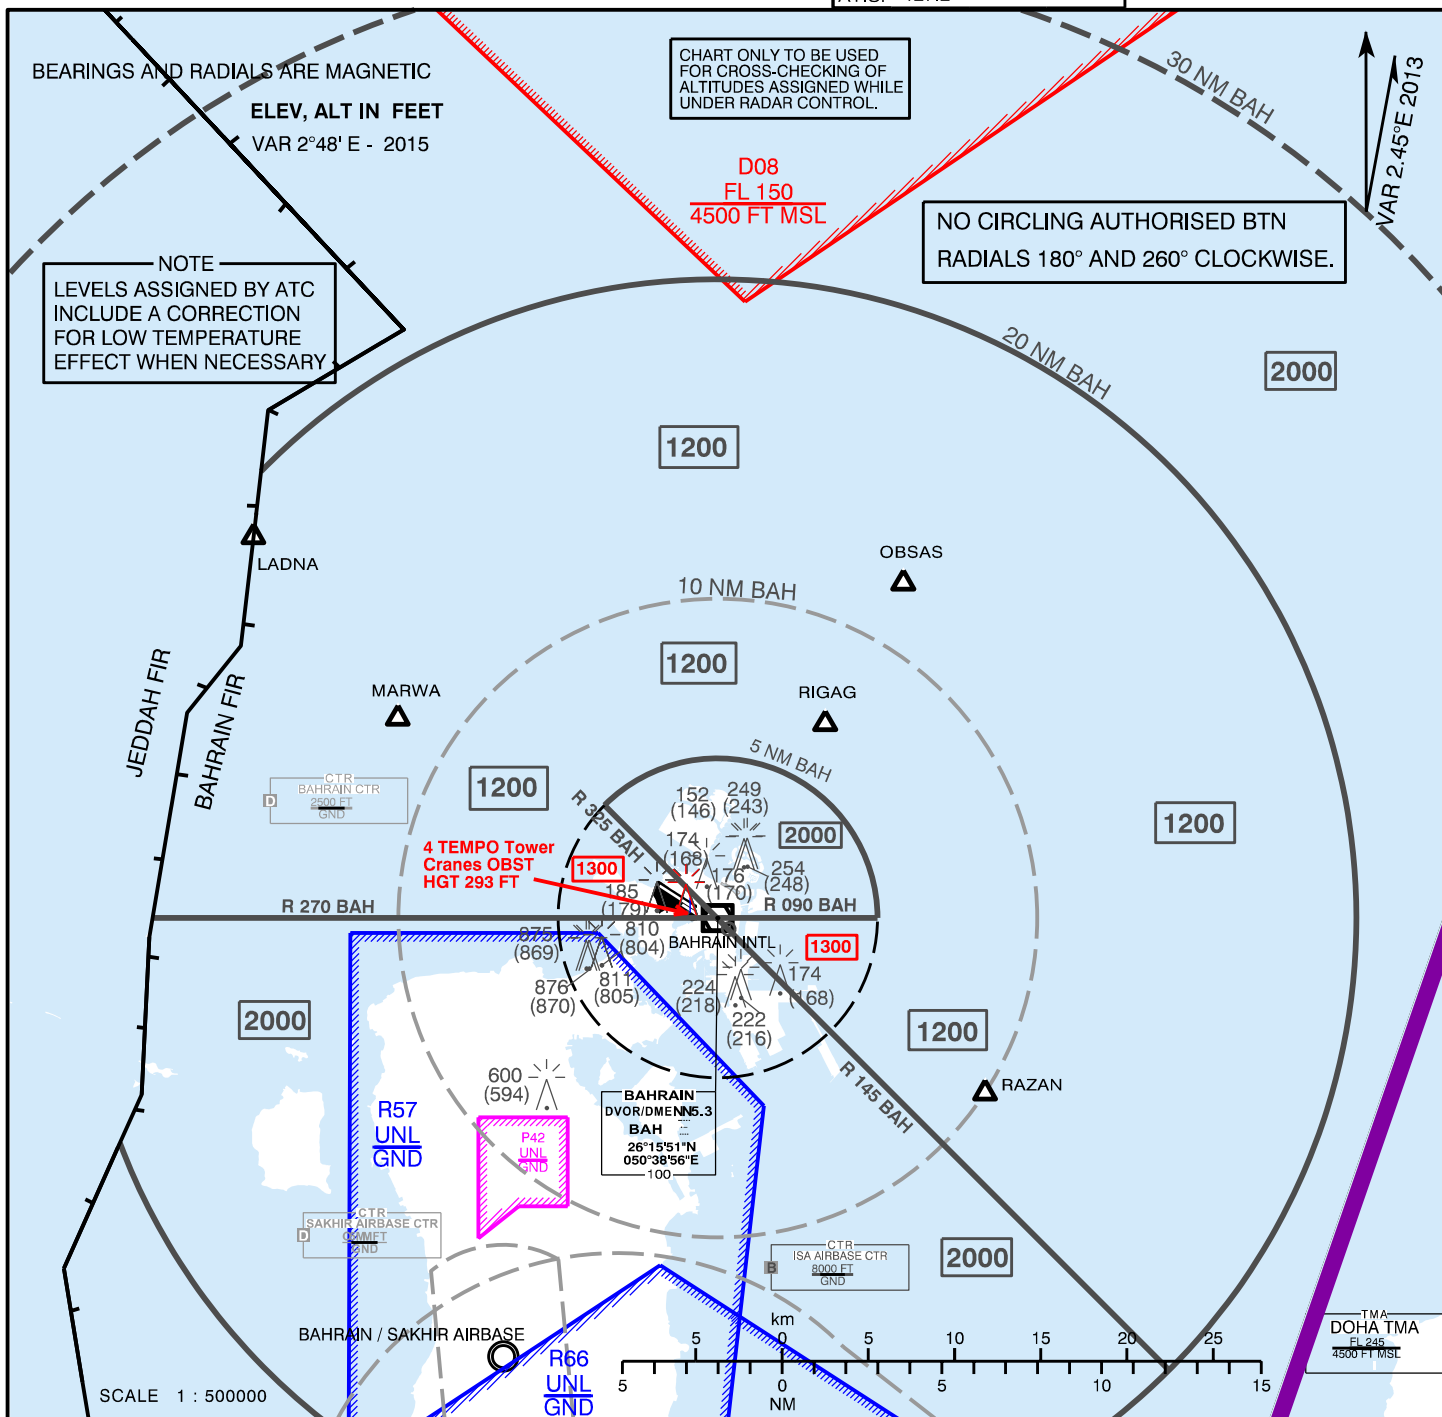

Attachment: (B)

RADAR MINIMUM ALTITUDE CHART - ICAO

AERODROME ELEV 6 ft
TRANSITION ALTITUDE 13000 FT

APP: 127.85 119.1 234.95
TWR: 118.5 121.851
GMC: 121.85
ATIS: 127.2

BAHRAIN/Intl(OBBI)

NOTE: The minimum levels shown are based upon the correct QNH being used.

LEGEND	
ATC RADAR CONTROL	1200
MINIMUM ALT IN FEET	

COM FAILURE

- SET TRANSPONDER CODE 7600.
- FOLLOW COM FAILURE PROCEDURE ON RELEVANT SID OR STAR.